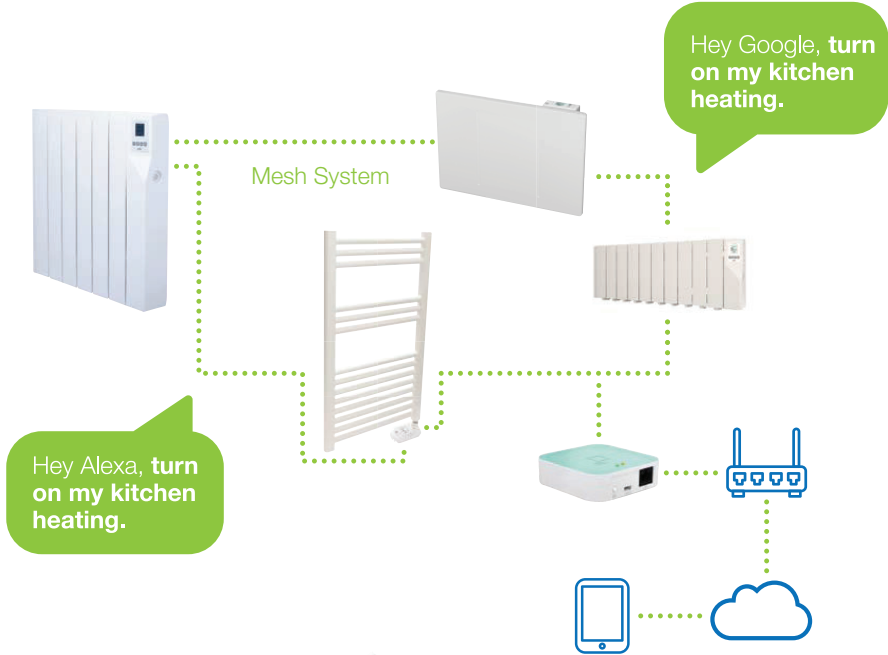

ATC Pacific RF Towel Radiator

Smart Heating, Simple Controllability

Key Features Include

- On-the-go controllability via App and RF Gateway
- Simple to install, program and operate
- Large, easy to read TFT LCD display
- 4 Operating Modes: Eco, Comfort, Frost Protection, Landlord Mode
- PID Intelligent Control
- Open Window Technology
- Adaptive Start Feature
- Available in white, black or chrome

Part of the ATC Smart Range of products, the Pacific RF Towel Radiator provides smart connected heating, and has been designed to be used in conjunction with the Sun Ray RF and Merida RF heaters.

Technical Details

Hospitality

Residential

amazon alexa  Google Assistant

EcoDesign
Lot 20 Compliant

UK
CA CE

Saving Energy
Reducing the
Carbon Footprint

YEAR
WARRANTY

atc[®]
Smart

The Smart RF Family

- Sun Ray RF
- Merida RF
- Neptune RF
- Pacific Towel Radiator
- RF Gateway